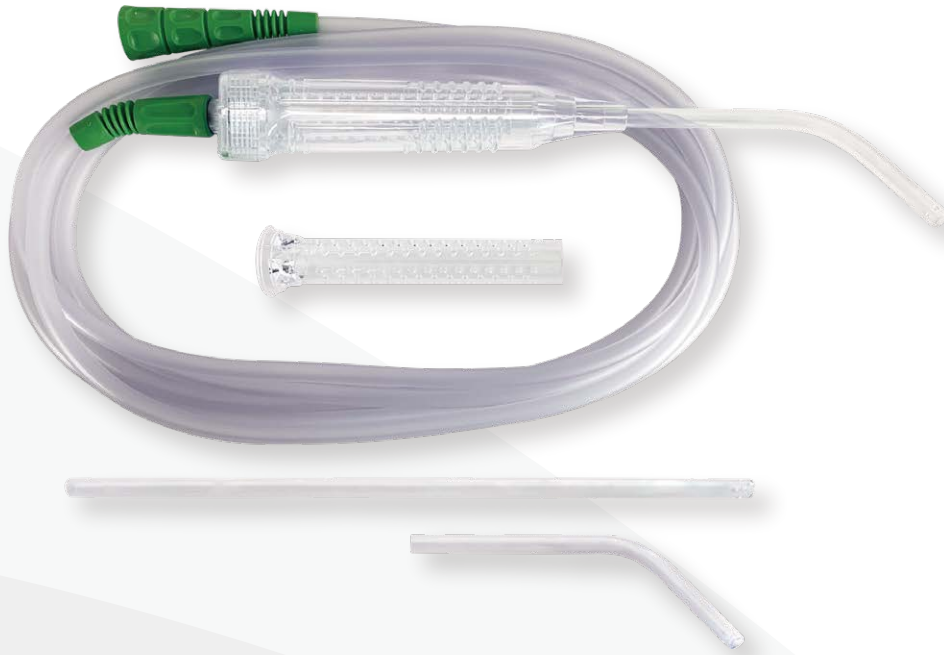

VICART **Med**
Solutions for medical care

ORTHOPEDIC SUCTION SET

Gloria

Easyflow Filtered suction system for orthopedic surgery. Orthopedic Suction Set with filter keeps the operative area visible, clean, and clear. The special filter built into the handle automatically traps solid and can be exchanged in a matter of seconds when filled. Increased filter capacity makes the suction set ideal for hip arthroplasty and other procedures that produce a large amount of debris.

FEATURES:

- Non-block design decreases risk of damage to tissue and post-operative infection and complications
- Filter exchange takes only a few seconds
- Reversible suction tip available with straight or curved tip with length 15cm and 23cm.

Product Code	GC1200A01	GC1200B01	GC1200C01	GC1200D01	GC1200E01	GC1200F01
Extra filter	W/O	With	With	With	With	With
Tip	15cm curved tip & 23cm curved tip (2 eyes)	15cm curved tip & 23cm curved tip (2 eyes)	15cm curved tip & 23cm curved tip & 23cm straight tip (2 eyes)	15cm curved tip & 15cm straight tip (2 eyes)	23cm curved tip & 23cm straight tip (2 eyes)	15cm curved tip (2 eyes)
Drawing						

Cora

Product Code	GC1200A01K	GC1200B01K	GC1200C01K	GC1200D01K	GC1200E01K	GC1200F01K
Extra filter	W/O	With	With	With	With	With
Tip	15cm curved tip & 23cm curved tip (2 eyes)	15cm curved tip & 23cm curved tip (2 eyes)	15cm curved tip & 23cm curved tip & 23cm straight tip (2 eyes)	15cm curved tip & 15cm straight tip (2 eyes)	23cm curved tip & 23cm straight tip (2 eyes)	15cm curved tip (2 eyes)
Drawing						